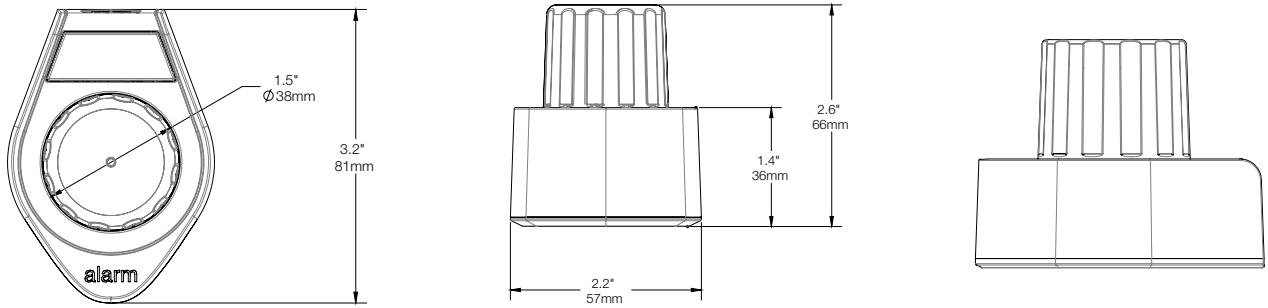

OneKEY™ Bottle Caps / Technical Specifications

SPECIFICATIONS

Bottle Cap Small (NBCS):

Bottle Cap Medium (NBCM):

Bottle Cap Large (NBCL):

PRODUCT ORDERING

ORDER CODE	DESCRIPTION	NOTES
NBCS-AM NBCS-RF	Small Bottle Cap AM Small Bottle Cap RF	For 24mm-31mm bottles For 24mm-31mm bottles
NBCM-AM NBCM-RF	Medium Bottle Cap AM Medium Bottle Cap RF	For 31mm-36mm bottles For 31mm-36mm bottles
NBCL-AM NBCL-RF	Large Bottle Cap AM Large Bottle Cap RF	For 36mm-41mm bottles For 36mm-41mm bottles