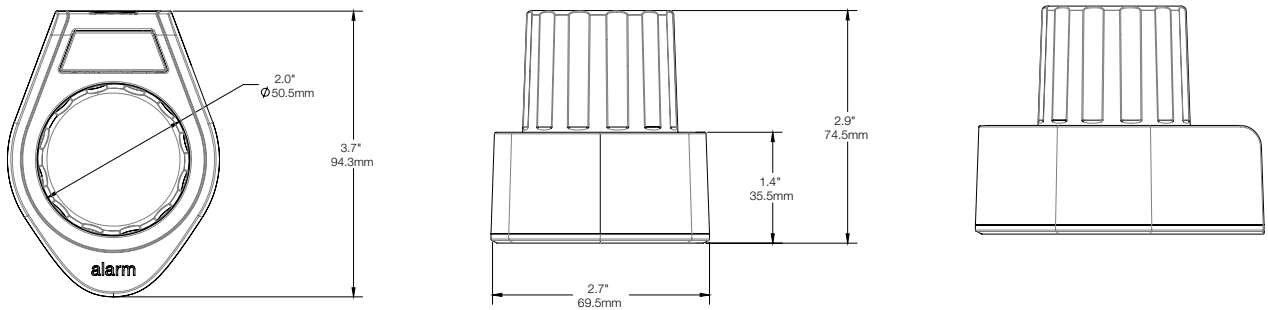

OneKEY™ Bottle Caps / Technical Specifications

SPECIFICATIONS

Bottle Cap Small (NBCS):

Bottle Cap Medium (NBCM):

Bottle Cap Large (NBCL):

PRODUCT ORDERING

ORDER CODE	DESCRIPTION	NOTES
NBCS-AM NBCS-RF	Small Bottle Cap AM Small Bottle Cap RF	For 24mm-31mm bottles For 24mm-31mm bottles
NBCM-AM NBCM-RF	Medium Bottle Cap AM Medium Bottle Cap RF	For 31mm-36mm bottles For 31mm-36mm bottles
NBCL-AM NBCL-RF	Large Bottle Cap AM Large Bottle Cap RF	For 36mm-41mm bottles For 36mm-41mm bottles