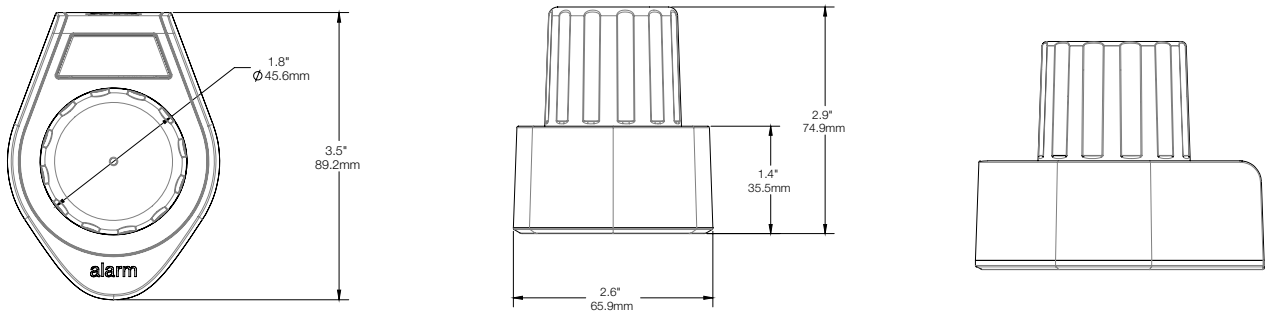

OneKEY™ Bottle Caps / Technical Specifications

SPECIFICATIONS

Bottle Cap Small (NBCS):

Bottle Cap Medium (NBCM):

Bottle Cap Large (NBCL):

PRODUCT ORDERING

ORDER CODE	DESCRIPTION	NOTES
NBCS-AM NBCS-RF	Small Bottle Cap AM Small Bottle Cap RF	For 24mm-31mm bottles For 24mm-31mm bottles
NBCM-AM NBCM-RF	Medium Bottle Cap AM Medium Bottle Cap RF	For 31mm-36mm bottles For 31mm-36mm bottles
NBCL-AM NBCL-RF	Large Bottle Cap AM Large Bottle Cap RF	For 36mm-41mm bottles For 36mm-41mm bottles