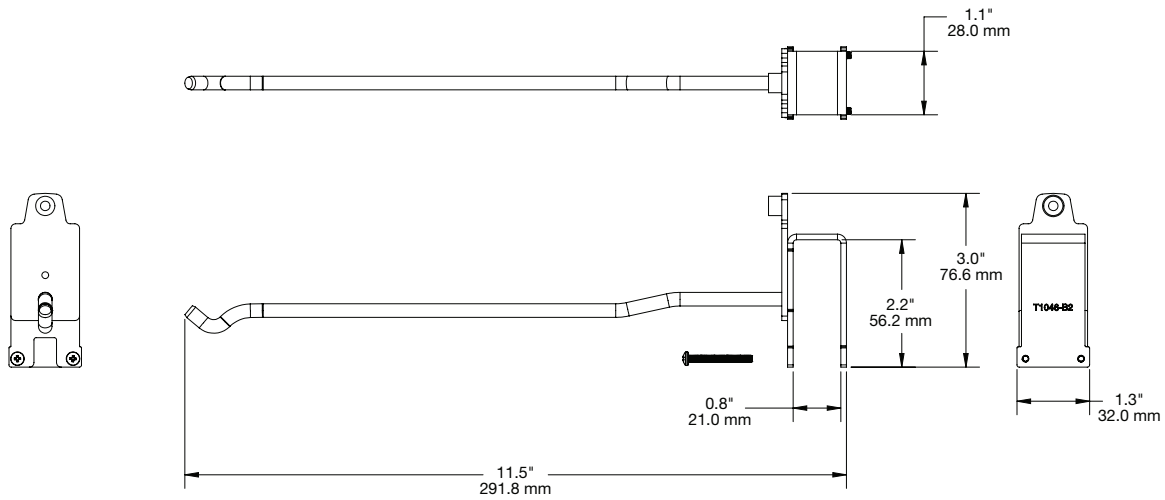

SPECIFICATIONS

T1000 Dispenser, Price Tag Down, 12" 15mm Coil (T1040):

T1000 Dispenser, Price Tag Down, 12" 30mm Coil (T1041):

SPECIFICATIONS

T1000 Dispenser, Price Tag Down, 12" 50mm Coil (T1042):

T1000 Rod 12" American Pegboard (T1046-A):

SPECIFICATIONS

T1000 Rod American Pegboard Metal Spacer (T1046-AMETAL):

T1000 Rod 12" Hangbar 37mm x 13mm (T1046-B1):

SPECIFICATIONS

T1000 Rod 12" Hangbar 50mm x 20mm (T1046-B2):

T1000 Rod 12" Hangbar 30mm x 10mm (T1046-B3):

SPECIFICATIONS

T1000 Rod 12" European Pegboard (T1046-E):

T1000 Rod European Pegboard Metal Spacer (T1046-EMETAL):

SPECIFICATIONS

T1000 Rod 12" Hangbar with Insert (T1046-INS):

T1000 Rod 12" Slatwall (T1046-S):