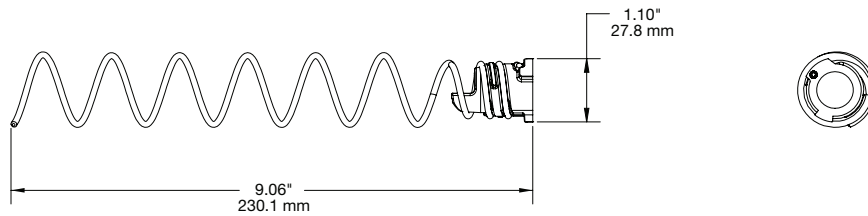

SPECIFICATIONS

T1000 Rod 12" Uni-Web Slatwall (T1046-UW):

T1000 Interchangeable 12" 15mm Coil (T1047):

SPECIFICATIONS

T1000 Interchangable 12" 30mm Coil (T1048):

T1000 Interchangable 12" 50mm Coil (T1049):