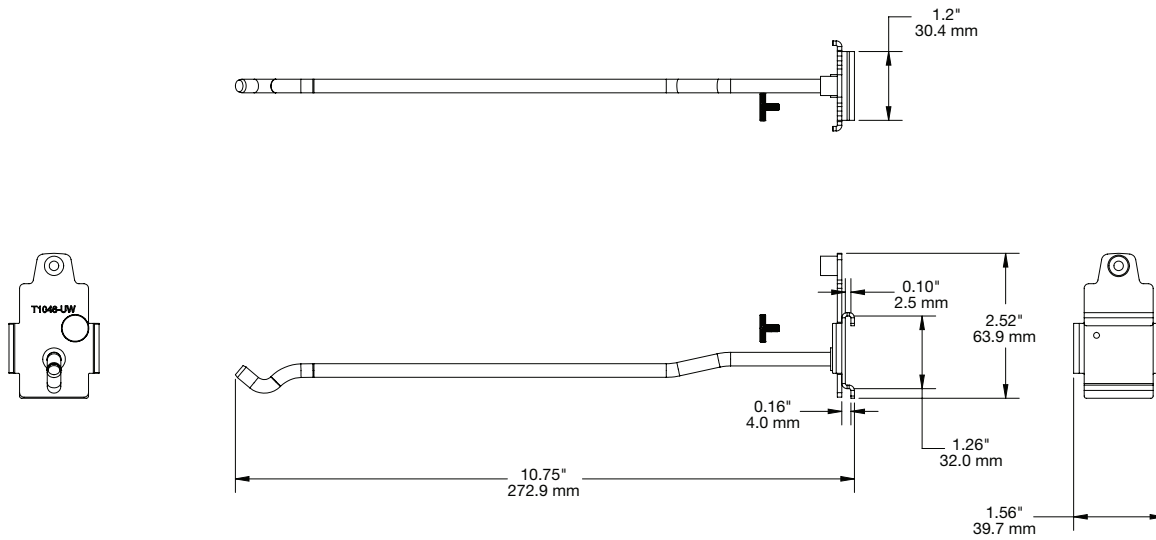

SPECIFICATIONS

T1000 Dispenser, Price Tag Down, 12" 15mm Coil (T1040):

T1000 Dispenser, Price Tag Down, 12" 30mm Coil (T1041):

SPECIFICATIONS

T1000 Dispenser, Price Tag Down, 12" 50mm Coil (T1042):

T1000 Rod 12" American Pegboard (T1046-A):

SPECIFICATIONS

T1000 Rod American Pegboard Metal Spacer (T1046-AMETAL):

T1000 Rod 12" Hangbar 37mm x 13mm (T1046-B1):

SPECIFICATIONS

T1000 Rod 12" Hangbar 50mm x 20mm (T1046-B2):

T1000 Rod 12" Hangbar 30mm x 10mm (T1046-B3):

SPECIFICATIONS

T1000 Rod 12" European Pegboard (T1046-E):

T1000 Rod European Pegboard Metal Spacer (T1046-EMETAL):

SPECIFICATIONS

T1000 Rod 12" Hangbar with Insert (T1046-INS):

T1000 Rod 12" Slatwall (T1046-S):

SPECIFICATIONS

T1000 Rod 12" Uni-Web Slatwall (T1046-UW):

T1000 Interchangeable 12" 15mm Coil (T1047):

SPECIFICATIONS

T1000 Interchangable 12" 30mm Coil (T1048):

T1000 Interchangable 12" 50mm Coil (T1049):