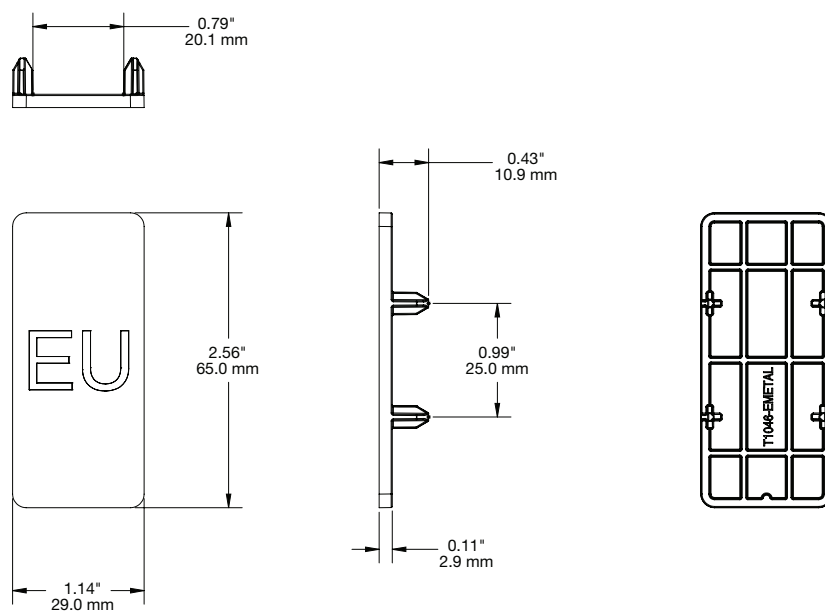

SPECIFICATIONS

T1000 Dispenser, Price Tag Down, 12" 15mm Coil (T1040):

T1000 Dispenser, Price Tag Down, 12" 30mm Coil (T1041):

SPECIFICATIONS

T1000 Dispenser, Price Tag Down, 12" 50mm Coil (T1042):

T1000 Rod 12" American Pegboard (T1046-A):

SPECIFICATIONS

T1000 Rod American Pegboard Metal Spacer (T1046-AMETAL):

T1000 Rod 12" Hangbar 37mm x 13mm (T1046-B1):

SPECIFICATIONS

T1000 Rod 12" Hangbar 50mm x 20mm (T1046-B2):

T1000 Rod 12" Hangbar 30mm x 10mm (T1046-B3):

SPECIFICATIONS

T1000 Rod 12" European Pegboard (T1046-E):

T1000 Rod European Pegboard Metal Spacer (T1046-EMETAL):

SPECIFICATIONS

T1000 Rod 12" Hangbar with Insert (T1046-INS):

T1000 Rod 12" Slatwall (T1046-S):