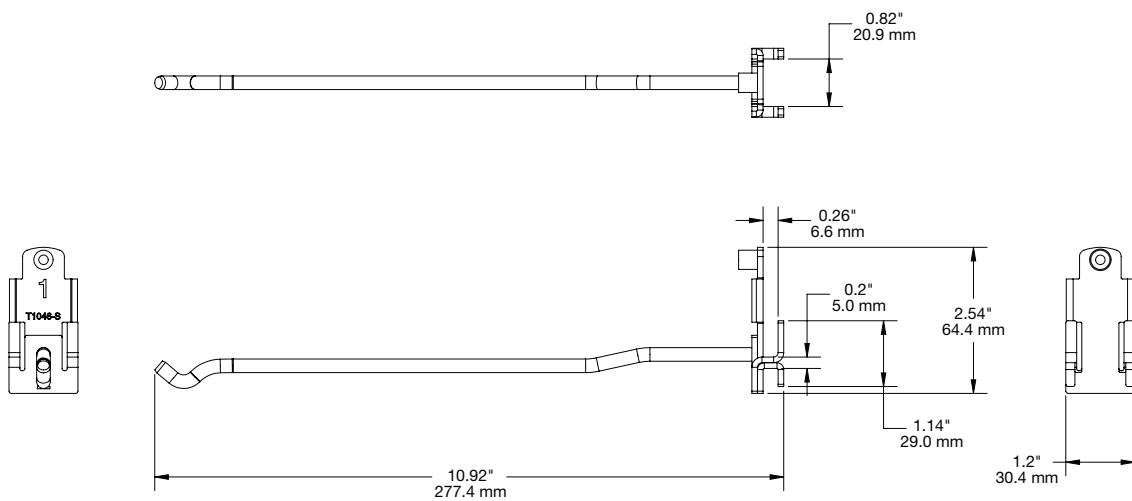

SPECIFICATIONS

T1000 Rod American Pegboard Metal Spacer (T1046-AMETAL):

T1000 Rod 12" Hangbar 37mm x 13mm (T1046-B1):

SPECIFICATIONS

T1000 Rod 12" Hangbar 50mm x 20mm (T1046-B2):

T1000 Rod 12" Hangbar 30mm x 10mm (T1046-B3):

SPECIFICATIONS

T1000 Rod 12" European Pegboard (T1046-E):

T1000 Rod European Pegboard Metal Spacer (T1046-EMETAL):

SPECIFICATIONS

T1000 Rod 12" Hangbar with Insert (T1046-INS):

T1000 Rod 12" Slatwall (T1046-S):

SPECIFICATIONS

T1000 Rod 12" Uni-Web Slatwall (T1046-UW):

T1000 Interchangeable 12" 15mm Coil (T1047):

SPECIFICATIONS

T1000 Interchangable 12" 30mm Coil (T1048):

T1000 Interchangable 12" 50mm Coil (T1049):