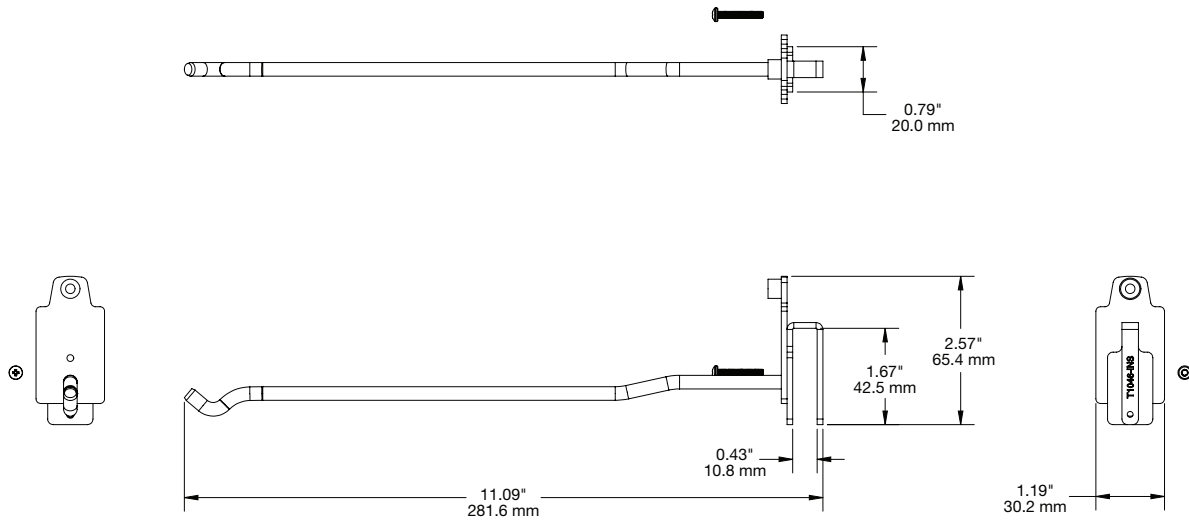

SPECIFICATIONS

T1000 Rod American Pegboard Metal Spacer (T1046-AMETAL):

T1000 Rod 12" Hangbar 37mm x 13mm (T1046-B1):

SPECIFICATIONS

T1000 Rod 12" Hangbar 50mm x 20mm (T1046-B2):

T1000 Rod 12" Hangbar 30mm x 10mm (T1046-B3):

SPECIFICATIONS

T1000 Rod 12" European Pegboard (T1046-E):

T1000 Rod European Pegboard Metal Spacer (T1046-EMETAL):

SPECIFICATIONS

T1000 Rod 12" Hangbar with Insert (T1046-INS):

T1000 Rod 12" Slatwall (T1046-S):

SPECIFICATIONS

T1000 Rod 12" Uni-Web Slatwall (T1046-UW):

T1000 Interchangeable 12" 15mm Coil (T1047):

SPECIFICATIONS

T1000 Interchangable 12" 30mm Coil (T1048):

T1000 Interchangable 12" 50mm Coil (T1049):