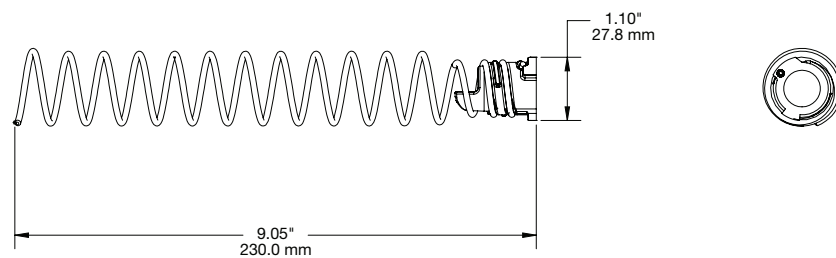

SPECIFICATIONS

T1000 Rod 12" European Pegboard (T1046-E):

T1000 Rod European Pegboard Metal Spacer (T1046-EMETAL):

SPECIFICATIONS

T1000 Rod 12" Hangbar with Insert (T1046-INS):

T1000 Rod 12" Slatwall (T1046-S):

SPECIFICATIONS

T1000 Rod 12" Uni-Web Slatwall (T1046-UW):

T1000 Interchangeable 12" 15mm Coil (T1047):

SPECIFICATIONS

T1000 Interchangable 12" 30mm Coil (T1048):

T1000 Interchangable 12" 50mm Coil (T1049):