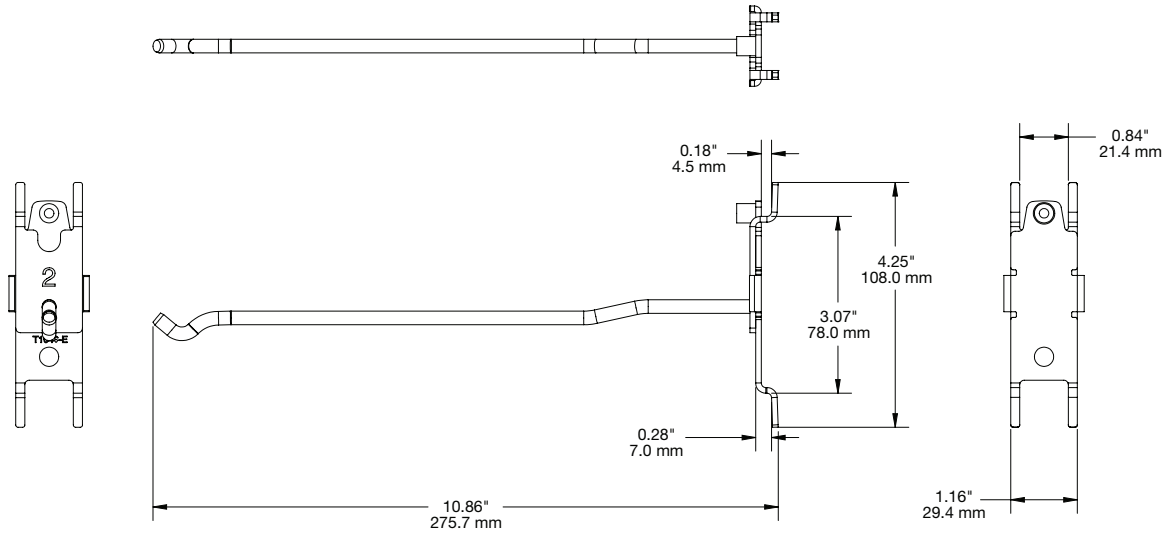

SPECIFICATIONS

T1000 Dispenser, Price Tag Down, 12" 15mm Coil (T1040):

T1000 Dispenser, Price Tag Down, 12" 30mm Coil (T1041):

SPECIFICATIONS

T1000 Dispenser, Price Tag Down, 12" 50mm Coil (T1042):

T1000 Rod 12" American Pegboard (T1046-A):

SPECIFICATIONS

T1000 Rod American Pegboard Metal Spacer (T1046-AMETAL):

T1000 Rod 12" Hangbar 37mm x 13mm (T1046-B1):

SPECIFICATIONS

T1000 Rod 12" Hangbar 50mm x 20mm (T1046-B2):

T1000 Rod 12" Hangbar 30mm x 10mm (T1046-B3):

SPECIFICATIONS

T1000 Rod 12" European Pegboard (T1046-E):

T1000 Rod European Pegboard Metal Spacer (T1046-EMETAL):

SPECIFICATIONS

T1000 Rod 12" Hangbar with Insert (T1046-INS):

T1000 Rod 12" Slatwall (T1046-S):