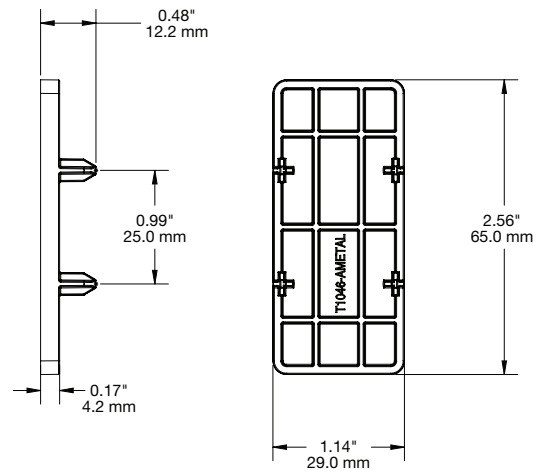

SPECIFICATIONS

T1000 Dispenser, Price Tag Down, 12" 15mm Coil (T1040):

T1000 Dispenser, Price Tag Down, 12" 30mm Coil (T1041):

SPECIFICATIONS

T1000 Dispenser, Price Tag Down, 12" 50mm Coil (T1042):

T1000 Rod 12" American Pegboard (T1046-A):

SPECIFICATIONS

T1000 Rod American Pegboard Metal Spacer (T1046-AMETAL):

T1000 Rod 12" Hangbar 37mm x 13mm (T1046-B1):

SPECIFICATIONS

T1000 Rod 12" Hangbar 50mm x 20mm (T1046-B2):

T1000 Rod 12" Hangbar 30mm x 10mm (T1046-B3):