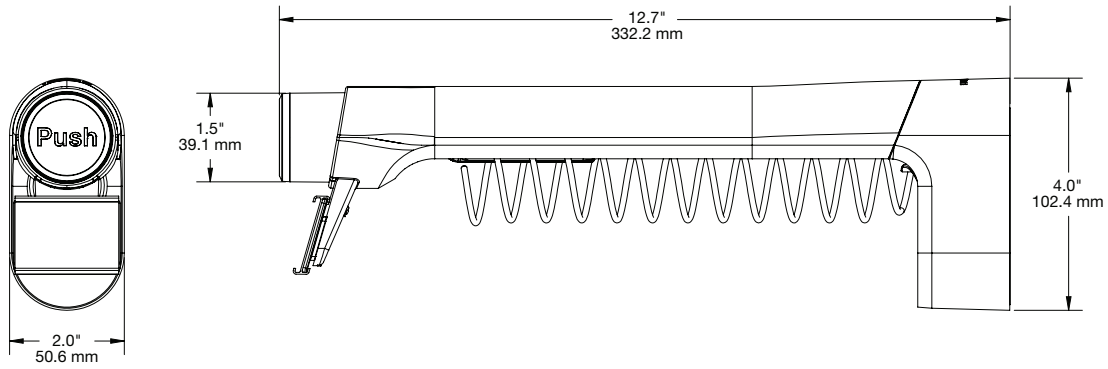

SPECIFICATIONS

T1000 Dispenser, Price Tag Down, 12" 15mm Coil (T1040):

T1000 Dispenser, Price Tag Down, 12" 30mm Coil (T1041):

SPECIFICATIONS

T1000 Dispenser, Price Tag Down, 12" 50mm Coil (T1042):

T1000 Rod 12" American Pegboard (T1046-A):