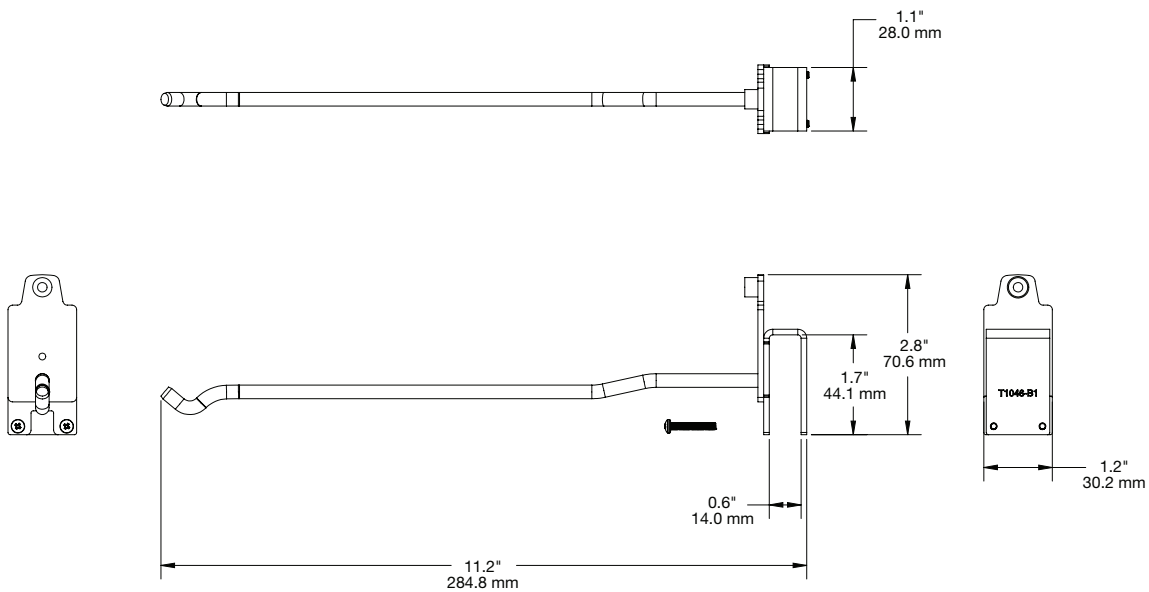

SPECIFICATIONS

T1000 Dispenser, Price Tag Down, 12" 15mm Coil (T1040):

T1000 Dispenser, Price Tag Down, 12" 30mm Coil (T1041):

SPECIFICATIONS

T1000 Dispenser, Price Tag Down, 12" 50mm Coil (T1042):

T1000 Rod 12" American Pegboard (T1046-A):

SPECIFICATIONS

T1000 Rod American Pegboard Metal Spacer (T1046-AMETAL):

T1000 Rod 12" Hangbar 37mm x 13mm (T1046-B1):

SPECIFICATIONS

T1000 Rod 12" Hangbar 50mm x 20mm (T1046-B2):

T1000 Rod 12" Hangbar 30mm x 10mm (T1046-B3):