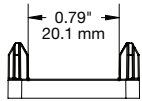

SPECIFICATIONS

T1000 Dispenser, Price Tag Down, 12" 15mm Coil (T1040):

T1000 Dispenser, Price Tag Down, 12" 30mm Coil (T1041):

SPECIFICATIONS

T1000 Dispenser, Price Tag Down, 12" 50mm Coil (T1042):

T1000 Rod 12" American Pegboard (T1046-A):

SPECIFICATIONS

T1000 Rod American Pegboard Metal Spacer (T1046-AMETAL):

T1000 Rod 12" Hangbar 37mm x 13mm (T1046-B1):

SPECIFICATIONS

T1000 Rod 12" Hangbar 50mm x 20mm (T1046-B2):

T1000 Rod 12" Hangbar 30mm x 10mm (T1046-B3):