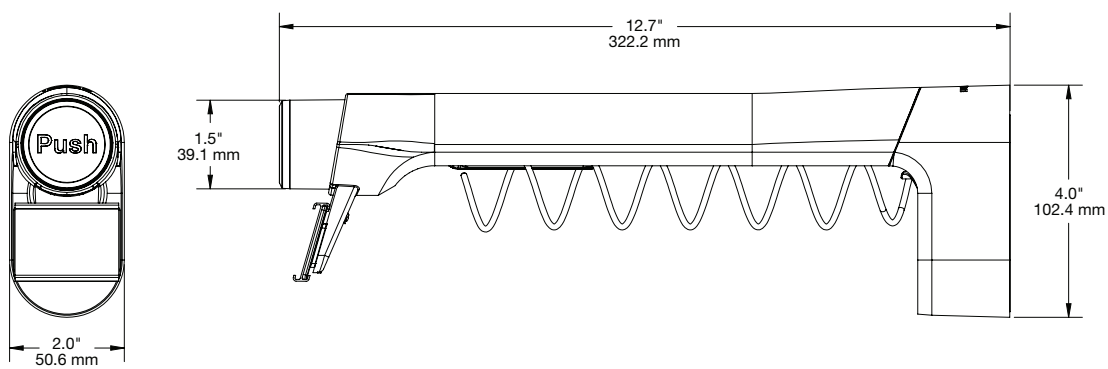

SPECIFICATIONS

T1000 Dispenser, Price Tag Down, 12" 15mm Coil (T1040):

T1000 Dispenser, Price Tag Down, 12" 30mm Coil (T1041):

SPECIFICATIONS

T1000 Dispenser, Price Tag Down, 12" 50mm Coil (T1042):

T1000 Rod 12" American Pegboard (T1046-A):

SPECIFICATIONS

T1000 Rod American Pegboard Metal Spacer (T1046-AMETAL):

T1000 Rod 12" Hangbar 37mm x 13mm (T1046-B1):

SPECIFICATIONS

T1000 Rod 12" Hangbar 50mm x 20mm (T1046-B2):

T1000 Rod 12" Hangbar 30mm x 10mm (T1046-B3):