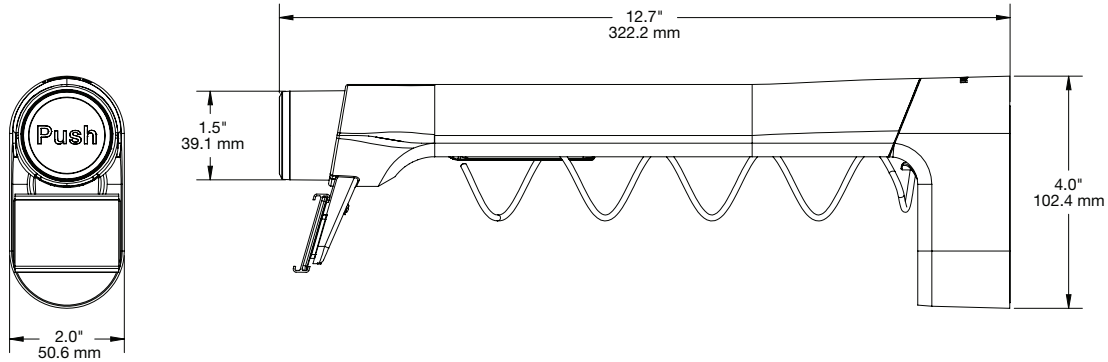

SPECIFICATIONS

T1000 Dispenser, Price Tag Down, 12" 15mm Coil (T1040):

T1000 Dispenser, Price Tag Down, 12" 30mm Coil (T1041):

SPECIFICATIONS

T1000 Dispenser, Price Tag Down, 12" 50mm Coil (T1042):

T1000 Rod 12" American Pegboard (T1046-A):

SPECIFICATIONS

T1000 Rod American Pegboard Metal Spacer (T1046-AMETAL):

T1000 Rod 12" Hangbar 37mm x 13mm (T1046-B1):

SPECIFICATIONS

T1000 Rod 12" Hangbar 50mm x 20mm (T1046-B2):

T1000 Rod 12" Hangbar 30mm x 10mm (T1046-B3):