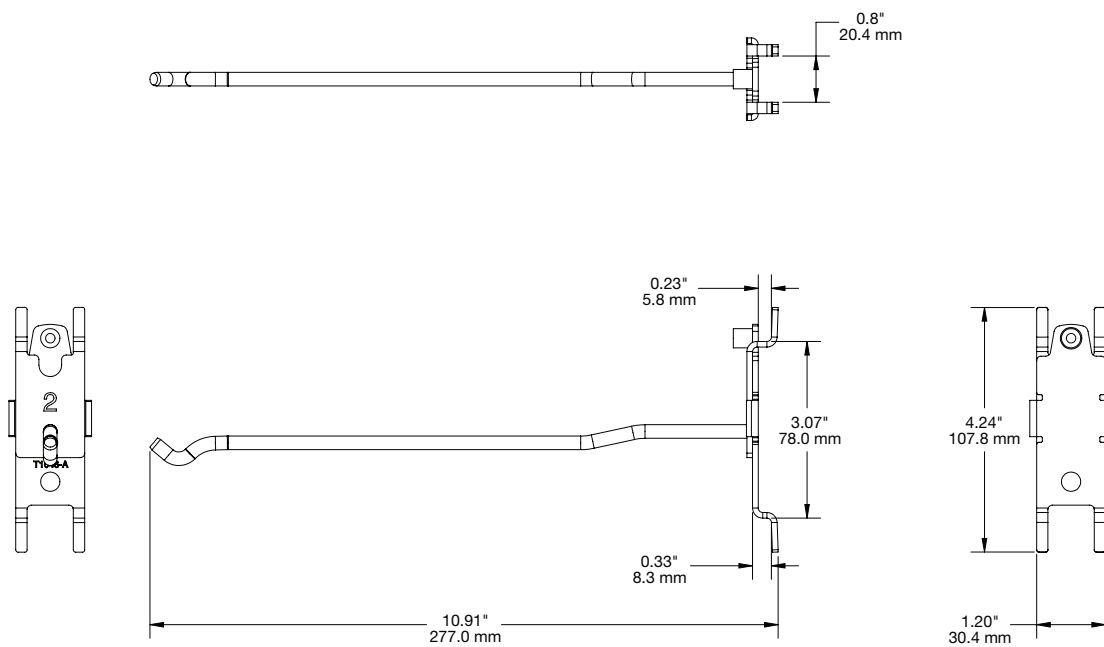

SPECIFICATIONS

T1000 Dispenser, Price Tag Down, 12" 15mm Coil (T1040):

T1000 Dispenser, Price Tag Down, 12" 30mm Coil (T1041):

SPECIFICATIONS

T1000 Dispenser, Price Tag Down, 12" 50mm Coil (T1042):

T1000 Rod 12" American Pegboard (T1046-A):

SPECIFICATIONS

T1000 Rod American Pegboard Metal Spacer (T1046-AMETAL):

T1000 Rod 12" Hangbar 37mm x 13mm (T1046-B1):

SPECIFICATIONS

T1000 Rod 12" Hangbar 50mm x 20mm (T1046-B2):

T1000 Rod 12" Hangbar 30mm x 10mm (T1046-B3):

SPECIFICATIONS

T1000 Rod 12" European Pegboard (T1046-E):

T1000 Rod European Pegboard Metal Spacer (T1046-EMETAL):

SPECIFICATIONS

T1000 Rod 12" Hangbar with Insert (T1046-INS):

T1000 Rod 12" Slatwall (T1046-S):