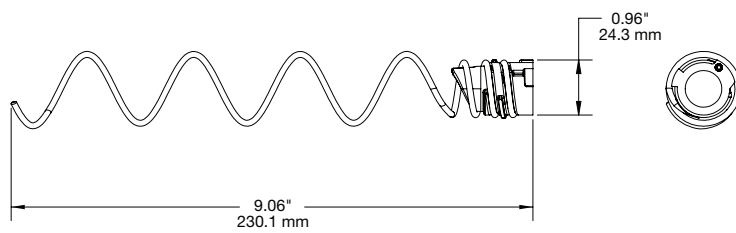

SPECIFICATIONS

T1000 Rod 12" Uni-Web Slatwall (T1046-UW):

T1000 Interchangeable 12" 15mm Coil (T1047):

SPECIFICATIONS

T1000 Interchangable 12" 30mm Coil (T1048):

T1000 Interchangable 12" 50mm Coil (T1049):