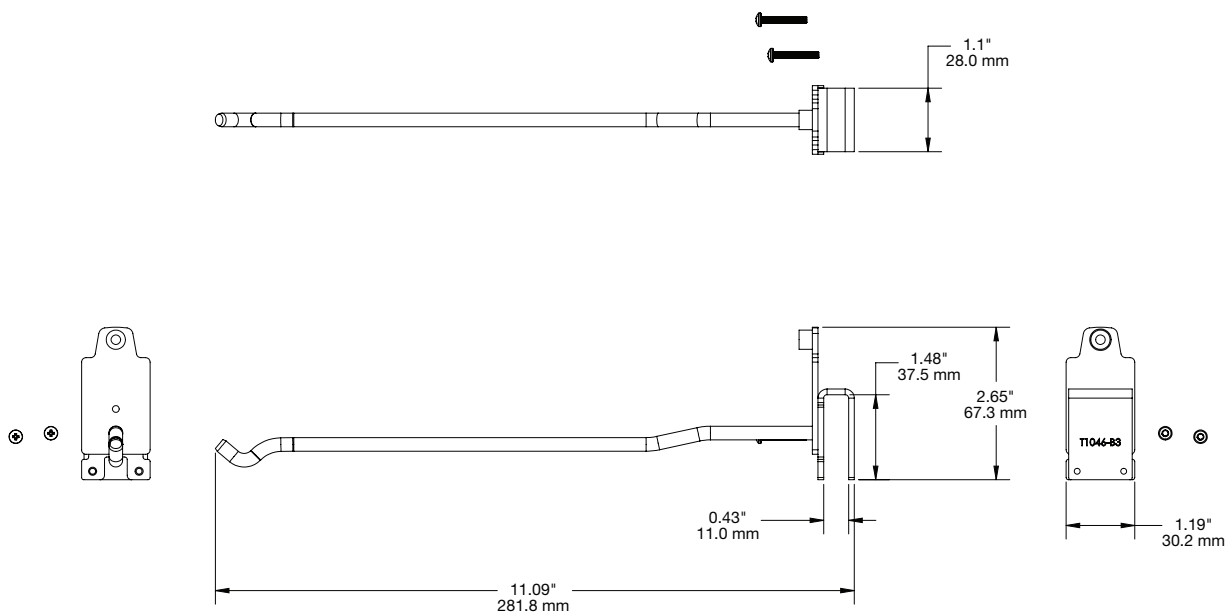

SPECIFICATIONS

T1000 Dispenser, Price Tag Down, 12" 15mm Coil (T1040):

T1000 Dispenser, Price Tag Down, 12" 30mm Coil (T1041):

SPECIFICATIONS

T1000 Dispenser, Price Tag Down, 12" 50mm Coil (T1042):

T1000 Rod 12" American Pegboard (T1046-A):

SPECIFICATIONS

T1000 Rod American Pegboard Metal Spacer (T1046-AMETAL):

T1000 Rod 12" Hangbar 37mm x 13mm (T1046-B1):

SPECIFICATIONS

T1000 Rod 12" Hangbar 50mm x 20mm (T1046-B2):

T1000 Rod 12" Hangbar 30mm x 10mm (T1046-B3):

SPECIFICATIONS

T1000 Rod 12" European Pegboard (T1046-E):

T1000 Rod European Pegboard Metal Spacer (T1046-EMETAL):

SPECIFICATIONS

T1000 Rod 12" Hangbar with Insert (T1046-INS):

T1000 Rod 12" Slatwall (T1046-S):