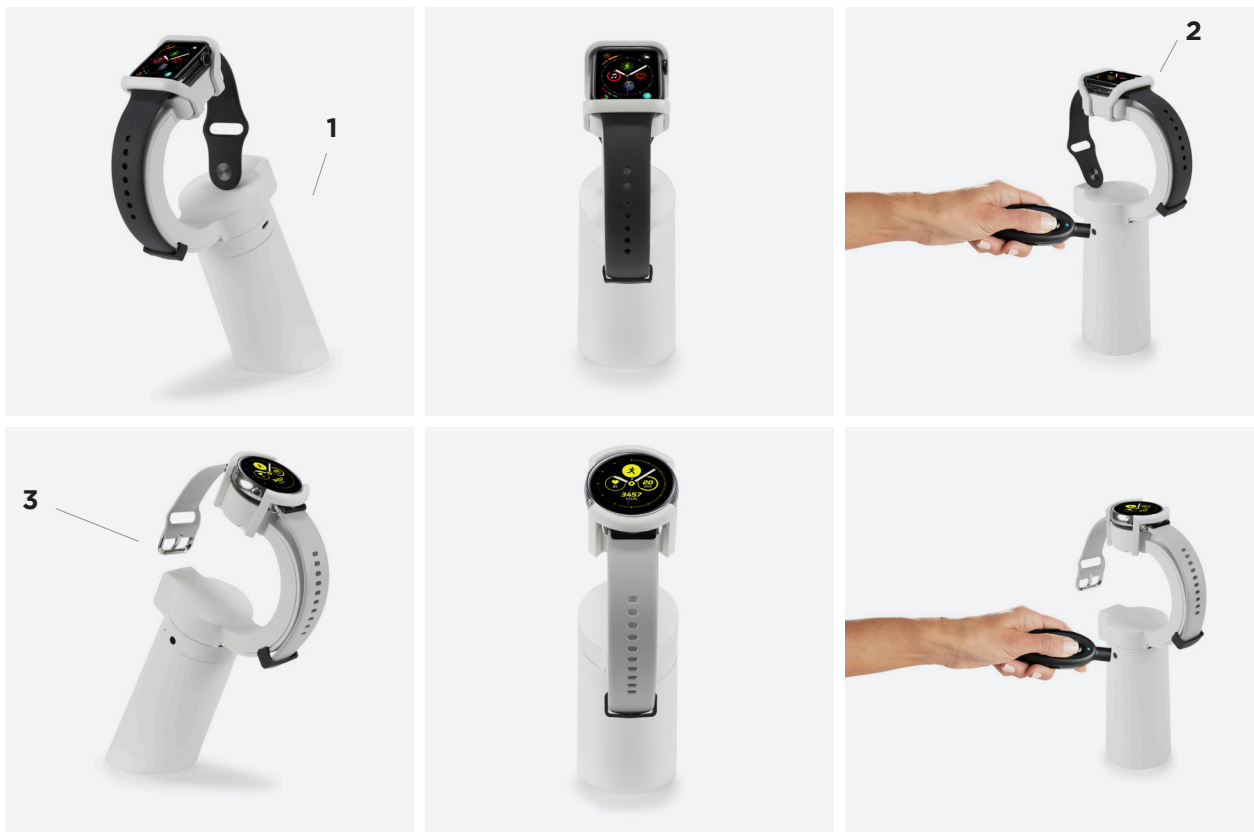

OnePOD Wearable

High security, integrated charging display for
an authentic wearable experience

Works only with Apple and Samsung Galaxy watches

OPTIMAL EXPERIENCE

Open hoop design with recoiler provides optimal customer try-on experience

VISUAL CONSISTENCY

Utilizes the OnePOD stand and sensors for consistent visual merchandising

RELIABLE CHARGING

OEM or Apple integrated charging options keep wearables powered

FEATURES AND BENEFITS

- 1** OnePOD platform design allows merchandise to be the hero
- 2** Harness bands secure wearable to sensor for enhanced security
- 3** Open hoop sensor design encourages customer interaction
- 4** Compatible with One 55, One60 and One65 standard and split level stands
- 5** Clean aesthetics create appealing and consistent storewide visual merchandising
- 6** Compatible with OneKEY ecosystem and Access Manager software
- 7** Integrated charging module for Samsung Galaxy models and OEM charging compatibility for Apple and Samsung Galaxy Active models

OnePOD Wearable is part of the exclusive InVue OneKEY ecosystem™, a storewide single key solution that improves customer service, increases sales and provides high theft protection.

OneKEY™
ecosystem

©2019 InVue Security Products. No endorsement of InVue products has been made by any of the manufacturers of the products shown. Product is sold pursuant to InVue's warranty which can be found at www.invue.com/warranty.