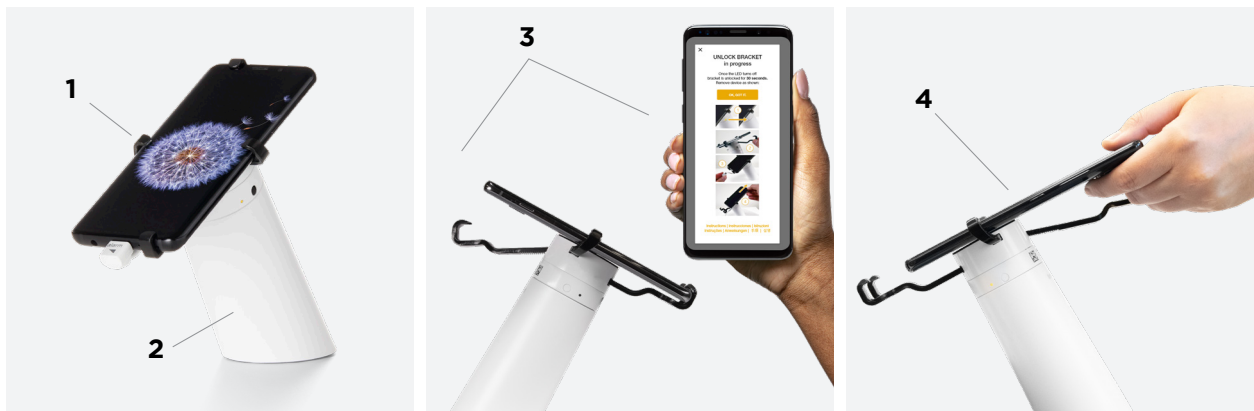

STORE PERFORMANCE

Speed up nightly removal and remerchandising without the need for tools, consumables, or obstacles.

ACTIONABLE INTELLIGENCE

Measure customer engagement and merchandising performance.

InVue’s LIVE OnePOD Quick-Release brackets gives brands and retailers a tool-free, automated way to transition devices from maximum security to maximum experience.

FEATURES AND BENEFITS

- 1** Handheld or tablet assembly installs quickly without adhesives or tools
- 2** Compatible with One55, One60 and One65 stands
- 3** One or all devices release from brackets via mobile app
- 4** Hand trusted customers a free device experience in seconds, on top of quick nightly removal