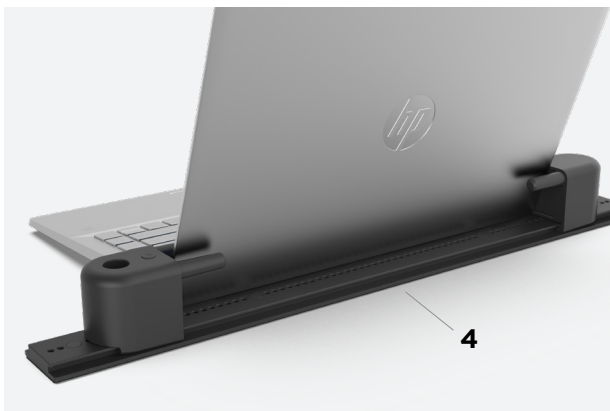

ADJUSTABLE DISPLAY

Unique modular design allows you to display or remerchandise multiple laptops in seconds.

OVERVIEW

Laptop Lock ensures the highest level of in-store laptop security without compromising the buying experience. The modular track design can fit multiple laptops simultaneously and be easily unlocked using OneKEY for remerchandising or customer interaction.

FEATURES AND BENEFITS

- 1 High-level laptop security solution
- 2 Compatible with any laptop
- 3 Can be unlocked instantly using OneKEY
- 4 Modular track design fits one or multiple laptops
- 5 Access control and audit capabilities